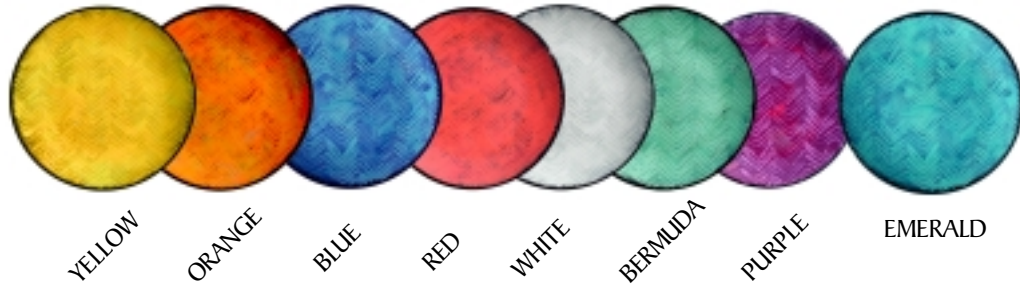

# Figurative Ware

---

Dinner and Salad Plates

Dessert Bowls, Large and Medium Serving Bowls

Platters

## Latilla

Available on all of our plates, cups, and bowls. It comes in yellow, orange, blue, red, white, bermuda, purple, and emerald with a black rim.